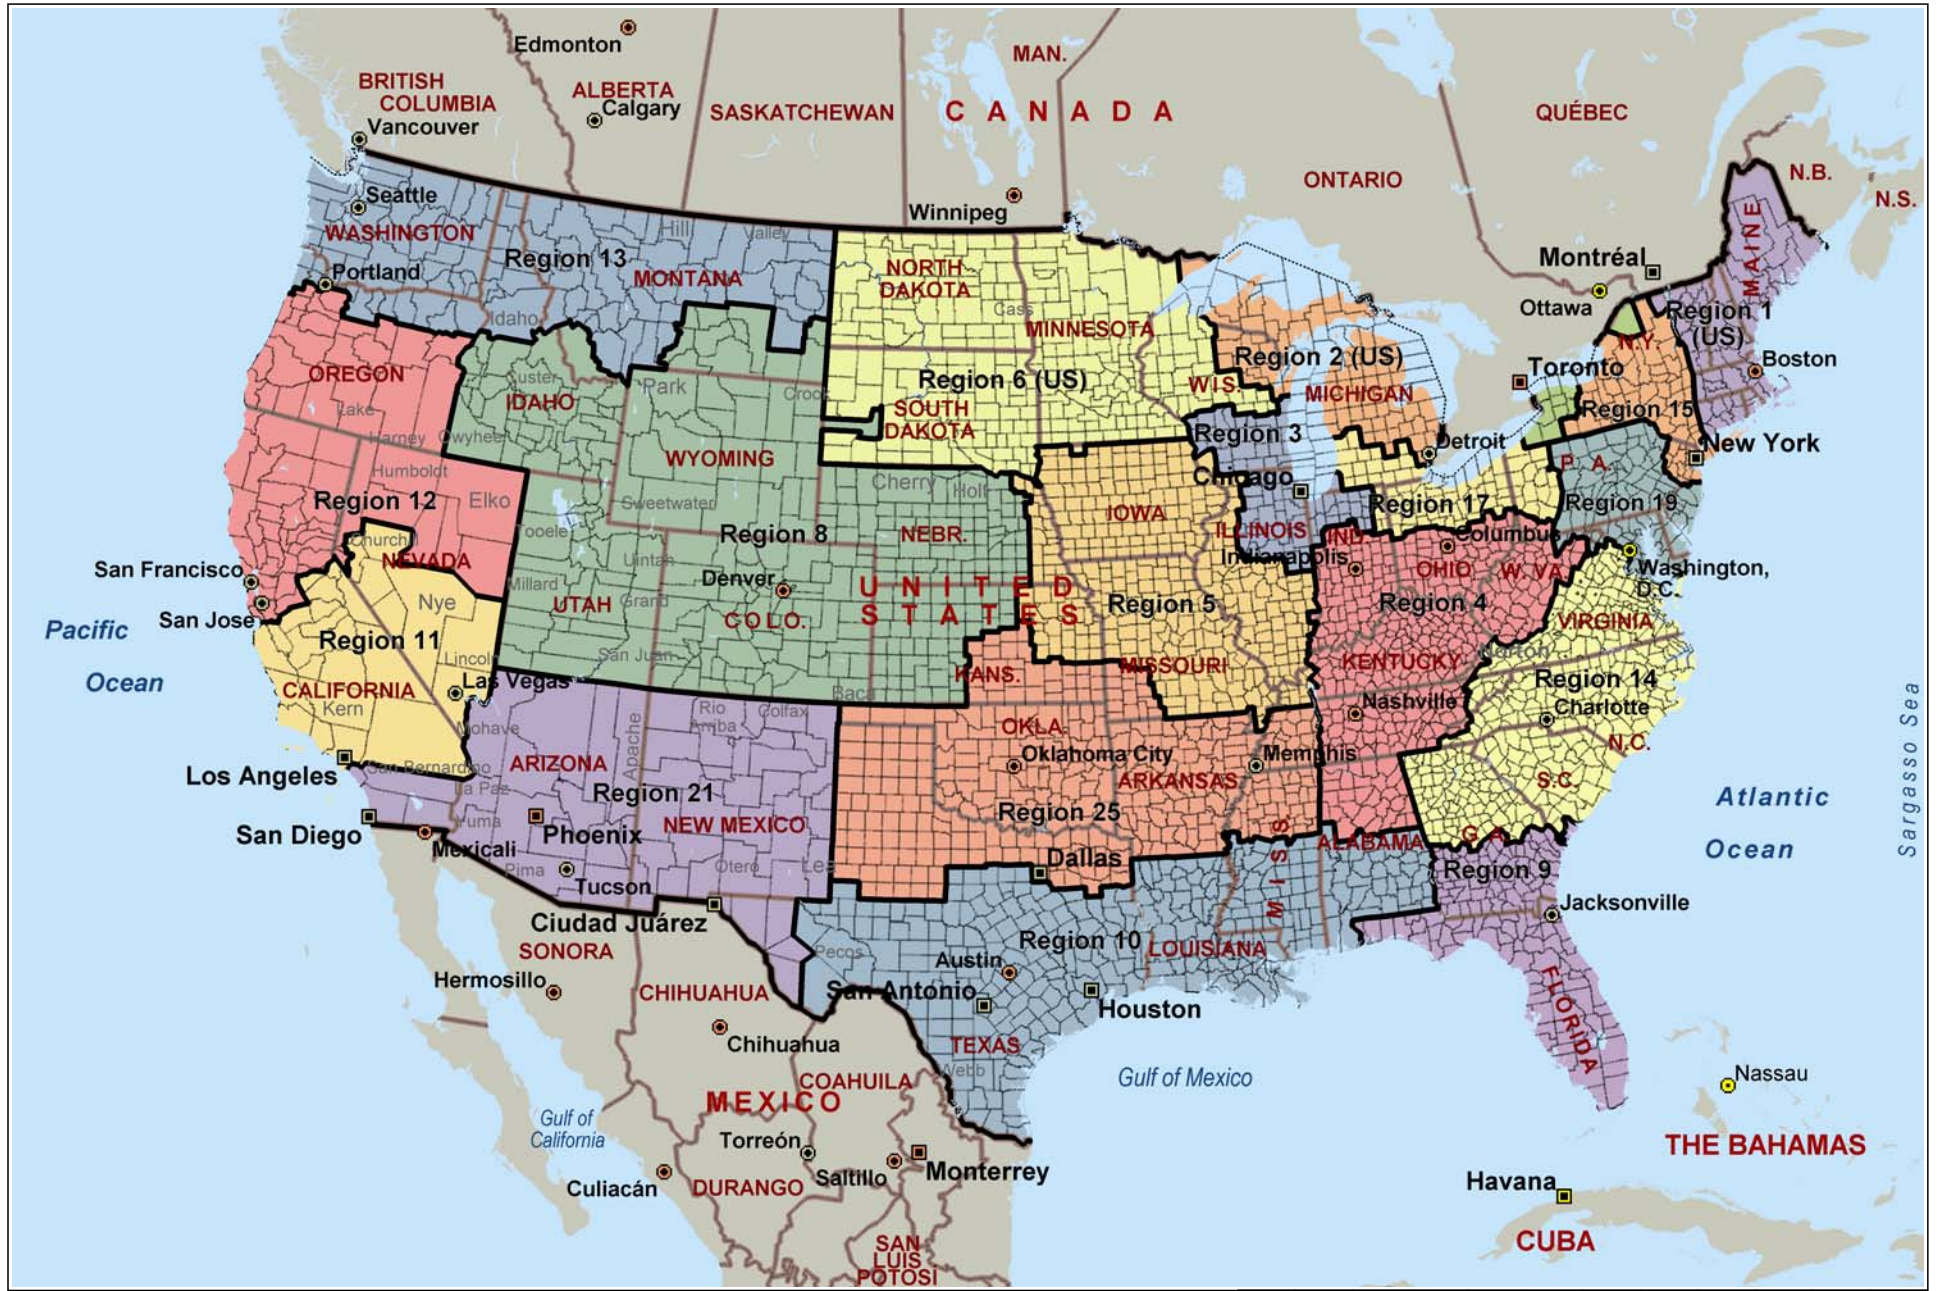

RegionalBoundariesMapMarch2014

Copyright © and (P) 1988–2009 Microsoft Corporation and/or its suppliers. All rights reserved. <http://www.microsoft.com/mappoint/>
 Certain mapping and direction data © 2009 NAVTEQ. All rights reserved. The Data for areas of Canada includes information taken with permission from Canadian authorities, including: © Her Majesty the Queen in Right of Canada, © Queen's Printer for Ontario. NAVTEQ and NAVTEQ ON BOARD are trademarks of NAVTEQ. © 2009 Tele Atlas North America, Inc. All rights reserved. Tele Atlas and Tele Atlas North America are trademarks of Tele Atlas, Inc. © 2009 by Applied Geographic Systems. All rights reserved.